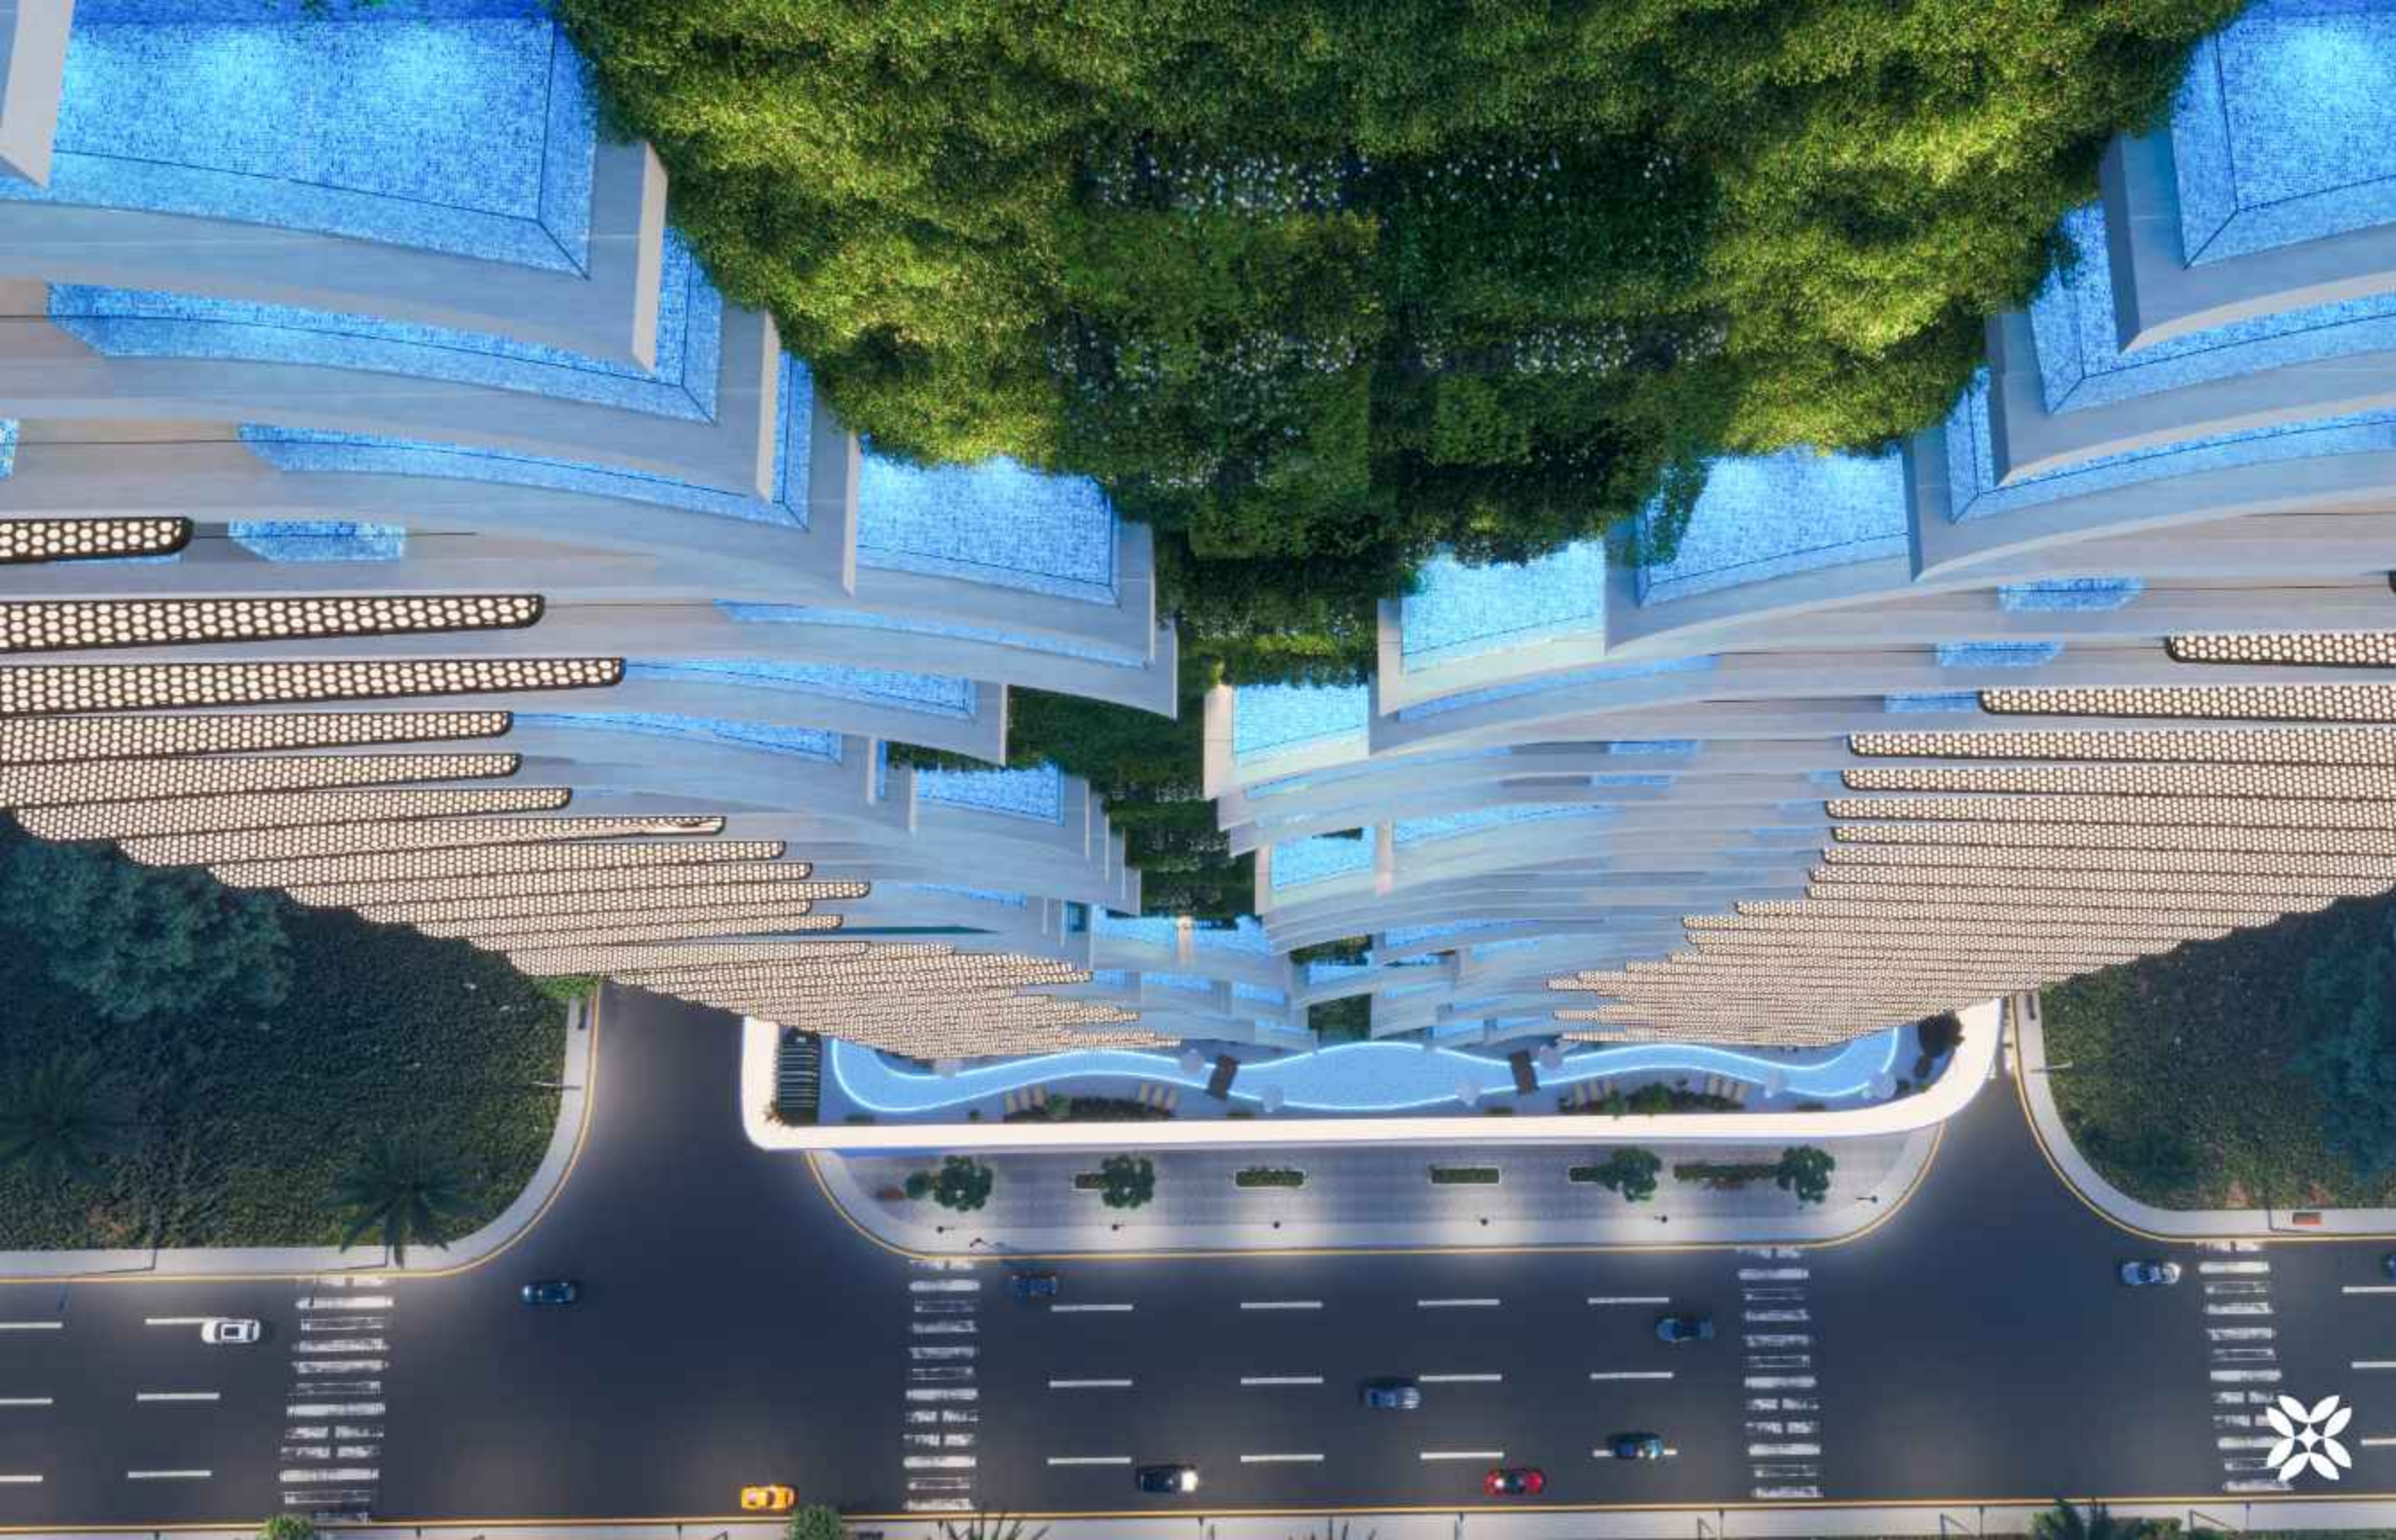

YOUR BESPOKE REALM

A testament to modern architecture, SAMANA Barari Lagoons flawlessly blends nature's warmth with contemporary elegance. Surrounded by a sea of green, it integrates impeccably with nature's rhythm, making it the ideal haven to celebrate life and embrace sustainable living. Adorned with lush greenery, every detail here echoes a commitment to offering you an eco-conscious lifestyle. SAMANA Barari Lagoons exemplifies perfection in every aspect, from luxurious residences to captivating amenities.

SERENE LIVING

Every aspect of this exquisite development embodies a remarkable pulse of life. Here, nature and modernity converge, creating a harmonious sanctuary. It's exclusive to the discerning few who seek to connect with nature and grow in its warmth. With its lush green landscapes and serene environment, SAMANA Barari Lagoons offers a tranquil escape from the city's bustling pace. Here, you will find a community that cherishes the beauty of nature and embraces moments of peace.