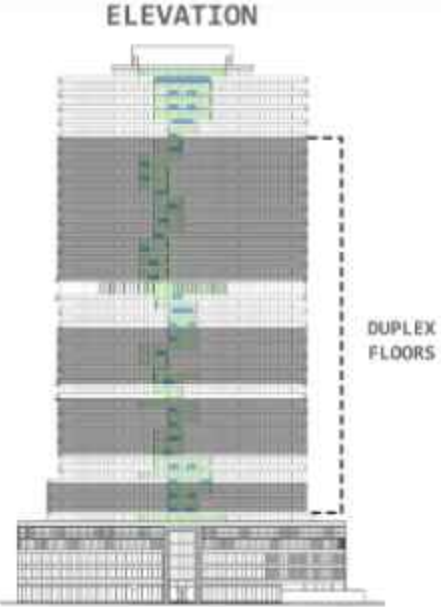

UNITS LAYOUT

STUDIO WITH POOL

ONE BEDROOM WITH POOL

2 BEDROOM DUPLEX WITH POOL

KEY PLAN DUPLEX LEVEL 1

2 BEDROOM WITH POOL

3 BEDROOM WITH POOL

SAMANA