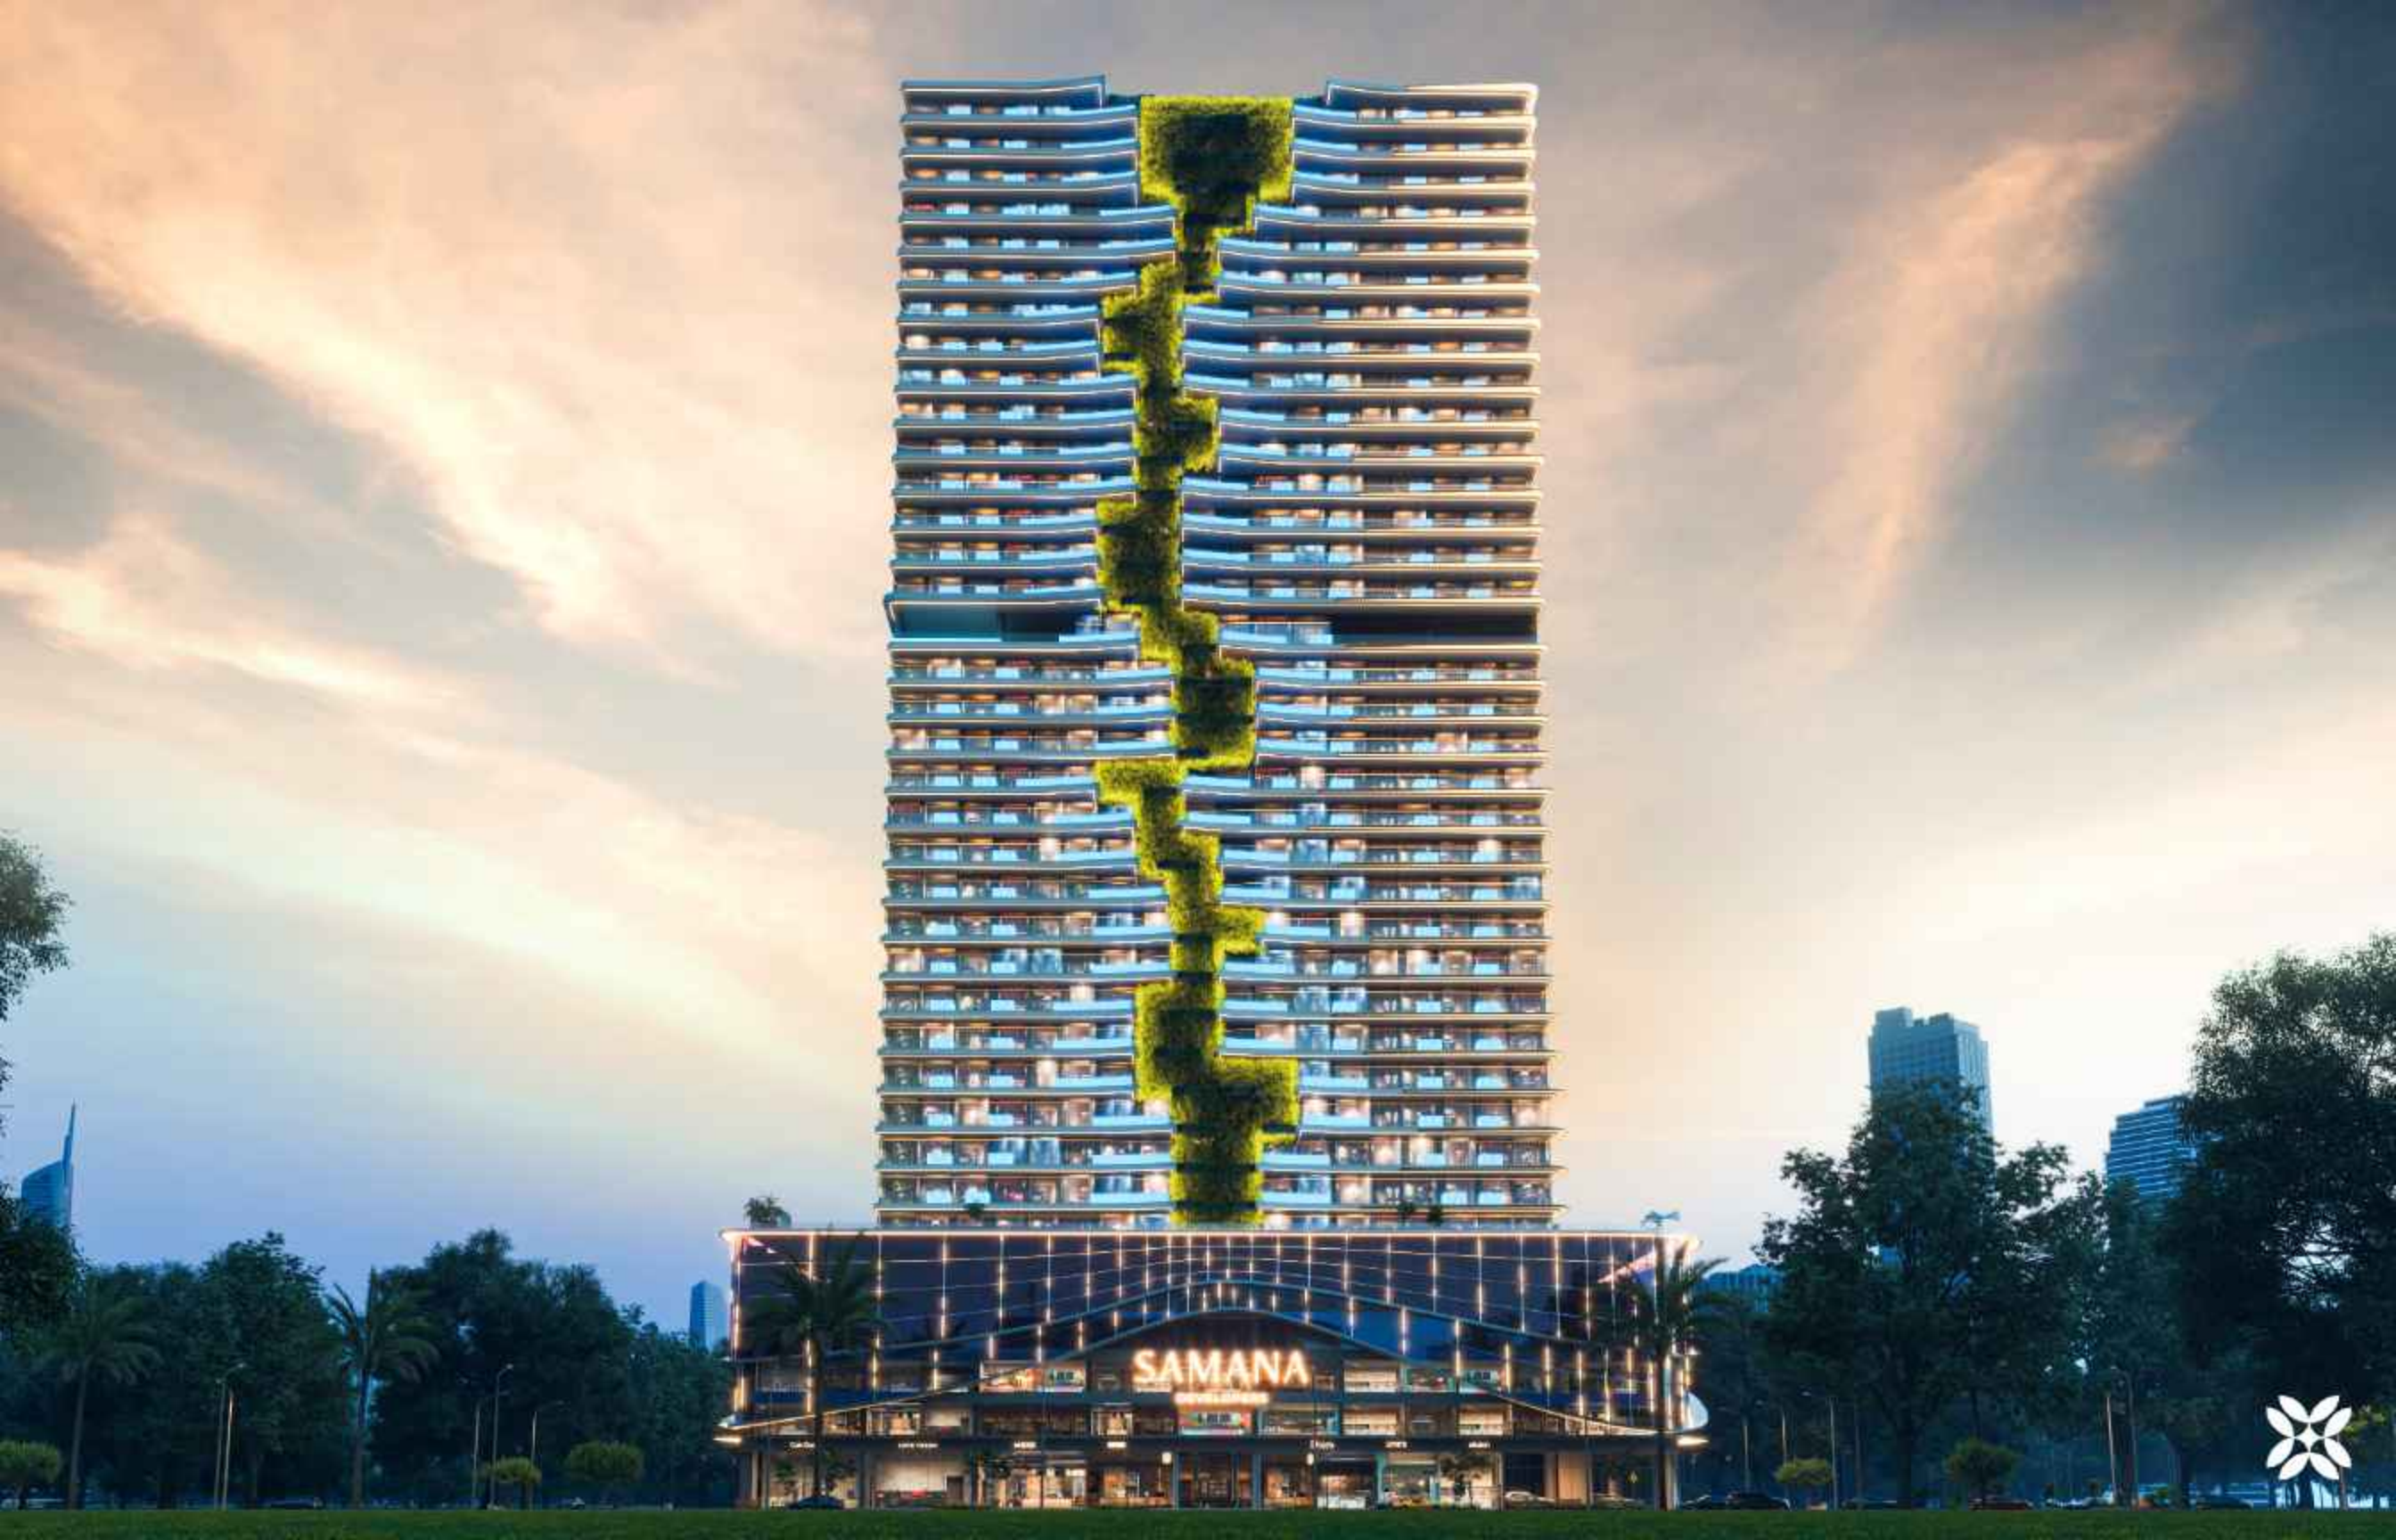

SAMANA
barari
lagoons

AUTOGRAPH COLLECTION

SAMANA

DISCOVER SERENITY IN
EVERY DETAIL

SAMANA
barari
lagoons

AUTOGRAPH COLLECTION

Experience the epitome of holistic living at the very exclusive SAMANA Barari Lagoons! This is where your well-being takes center stage, offering you the much-needed calm amidst the city hustle. A sanctuary for your mental and physical rejuvenation, SAMANA Barari Lagoons makes every day of your life transcend into something extraordinary. Onboard this extravagant journey to inner peace and live every moment reflecting luxurious serenity.

AN ODE TO NATURE-INSPIRED LIVING

In alignment with our commitment to sustainable living, SAMANA Barari Lagoons is a stunning tribute to a nature-inspired lifestyle. It's not just a residence; it's a sanctuary seamlessly integrated with the natural environment. Every minute spent here allows you to reconnect with your true self and brings you closer to a sense of equanimity. It's a place that is more than just home; it's your haven—a lifestyle that's so desirable.

LUXURIOUS SERENITY

REFLECTING INDULGENCE

Life is nothing short of a luxurious indulgence at SAMANA Barari Lagoons. Experience the magic unfold amidst poolside bliss, where you can unwind, relax, and reinvent yourself. Discover the perfect fusion of urban convenience and tranquil natural surroundings. Imagine unwinding by the serene pool, seamlessly transitioning between the vibrant city and a peaceful oasis. This is where the ease of commuting effortlessly integrates with your quiet retreat.

YOUR GATEWAY TO ACCESSIBILITY

Strategically located off Sheikh Mohammed bin Zayed Road (E311), Majan provides easy access to all major city attractions.

10 – 15 min

Dubai Outlet Mall
Cityland Mall
Dubai Miracle Garden