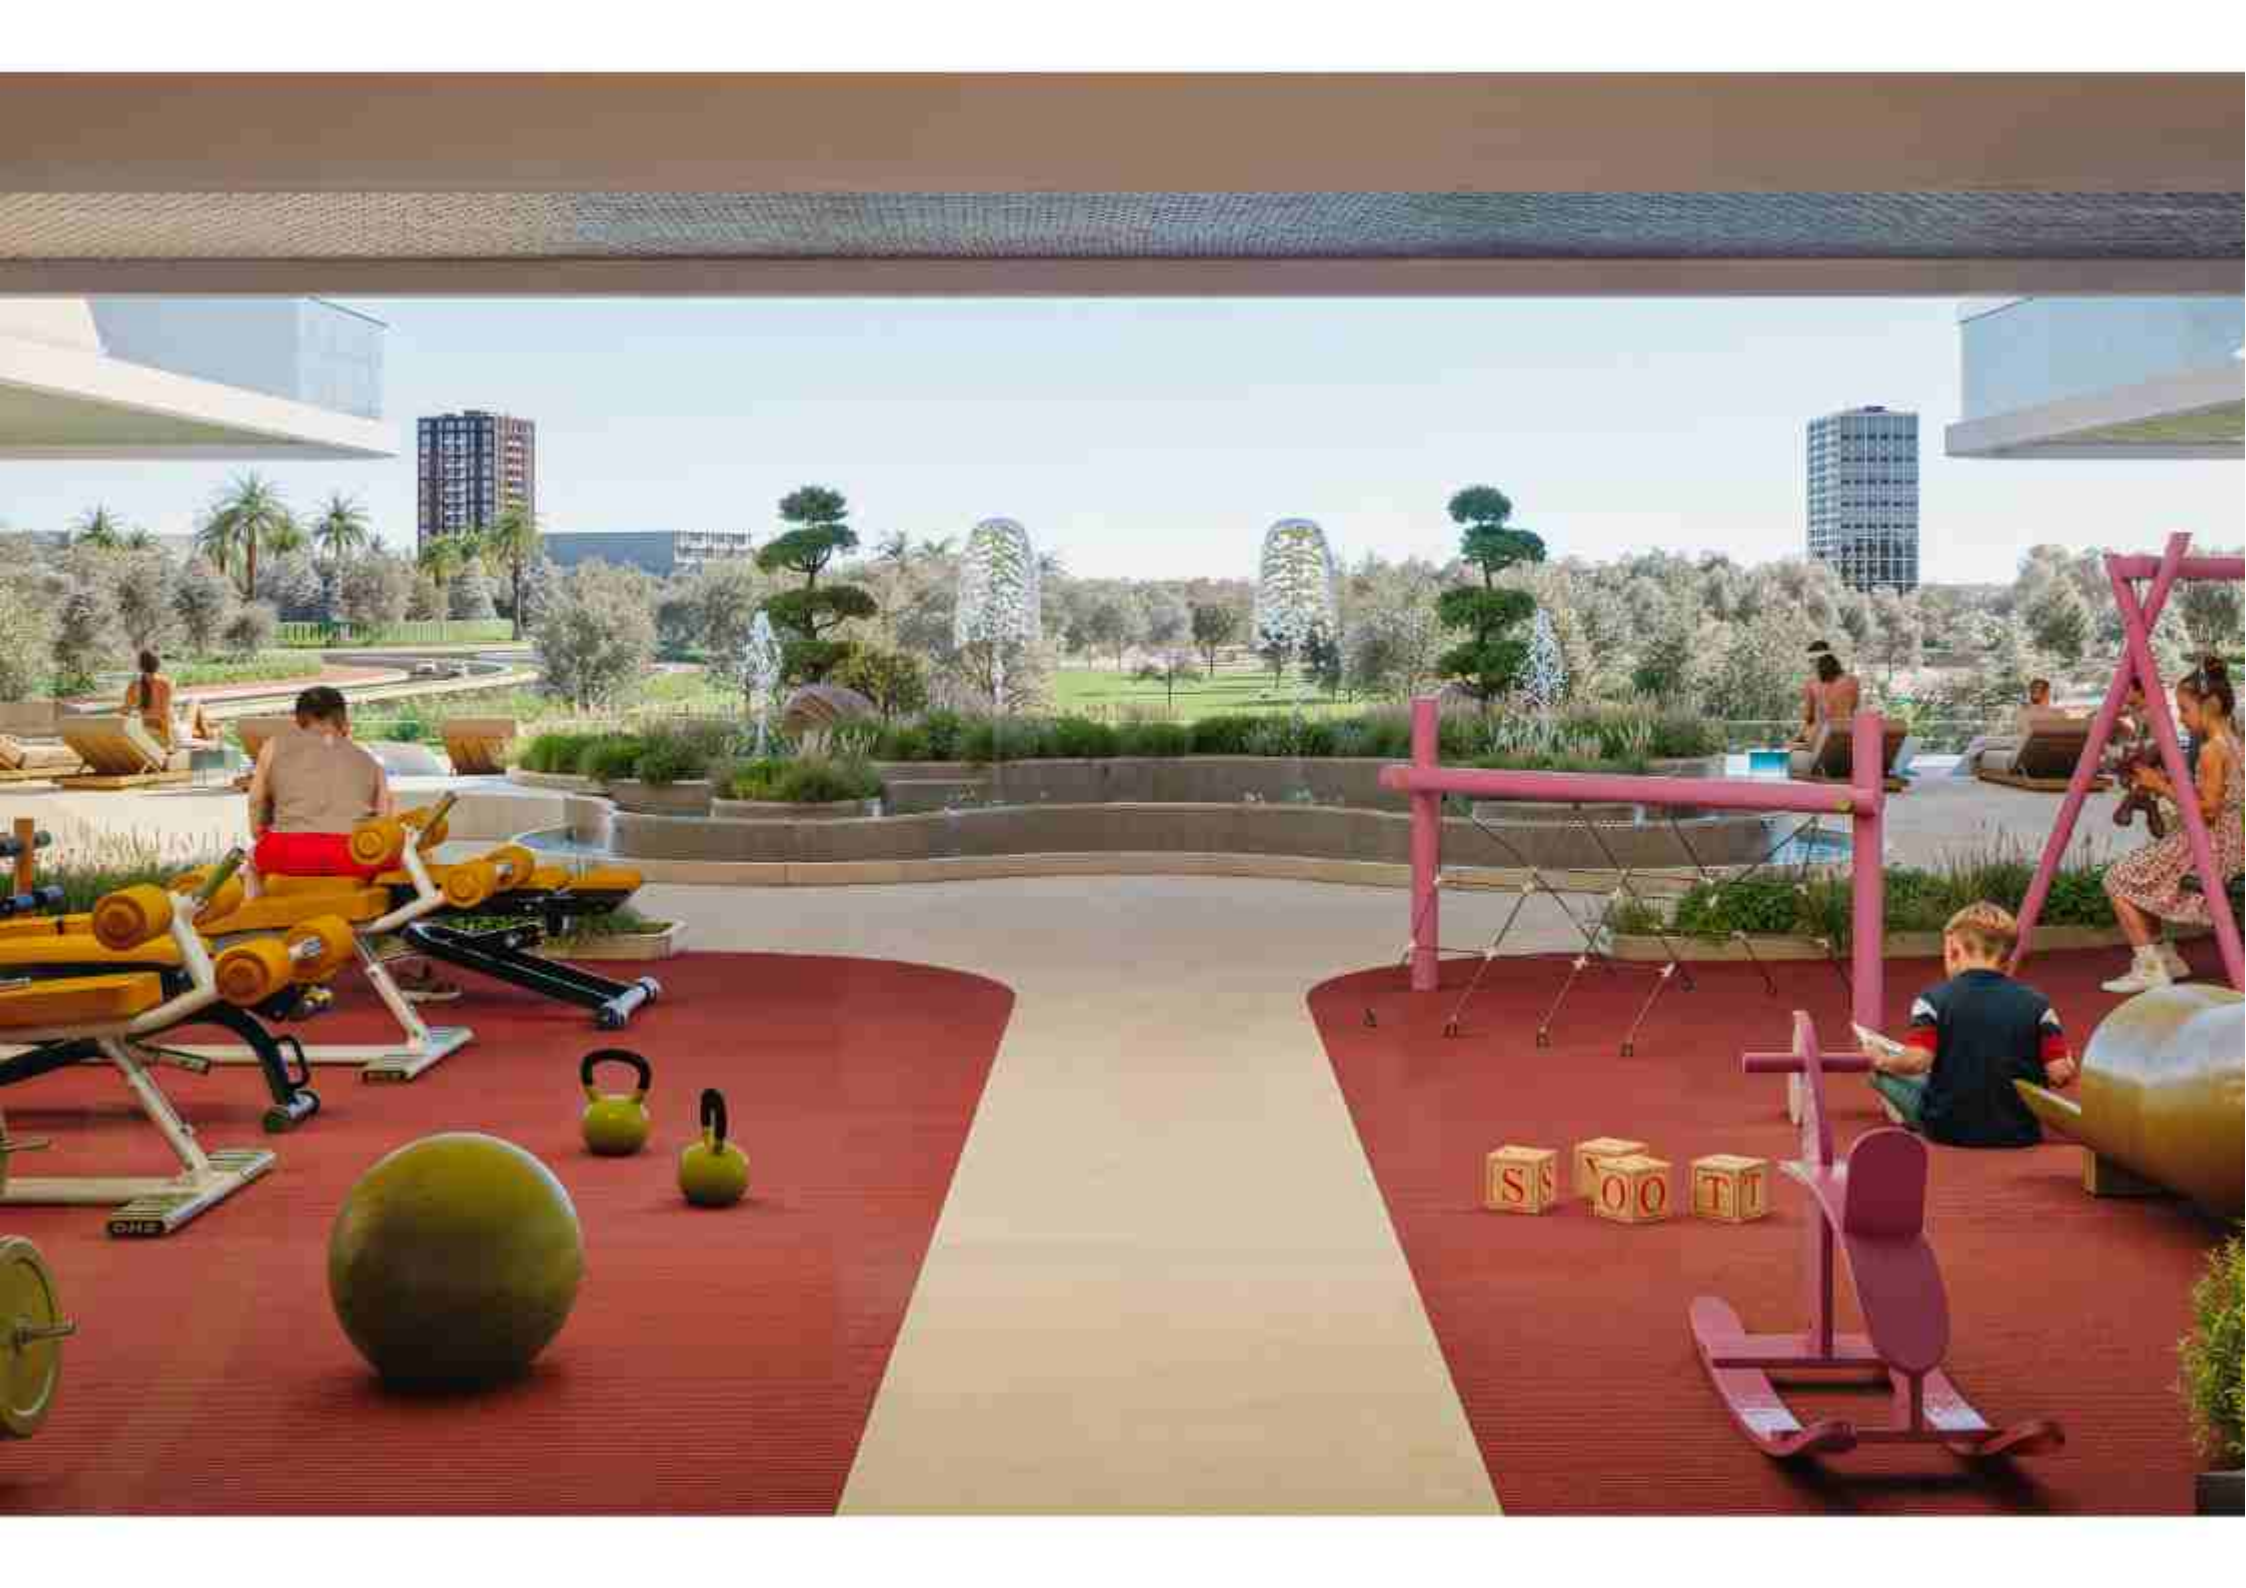

EMPOWER YOUR EVERY MOVE

At SAMANA Parkville, wellness takes center stage, offering both indoor and outdoor gym facilities designed to inspire and elevate your fitness journey. Whether you prefer the tranquility of an open-air workout, surrounded by lush landscapes, or the focus and energy of an indoor space equipped with state-of-the-art equipment, every moment is an opportunity to push your limits. Here, fitness becomes a lifestyle—where strength, balance, and serenity are in perfect harmony.

A woman with long blonde hair, wearing a white blouse and sunglasses, is sitting on a wooden deck. She is looking down at a smartphone in her hands. The background is a bright blue, textured surface, possibly water or a wall. The overall mood is serene and relaxed.

RECLAIM YOUR PEACE

A world of unparalleled comfort where every moment whispers relaxation, and every corner invites tranquility. SAMANA Parkville offers more than a soace—it offers time for you. Whether basking in the shimmering pool or retreating to the calming embrace of nature, here, rejuvenation becomes second nature. It's the perfect blend of luxury and stillness, where "me time" is never interrupted, and serenity surrounds you at every turn.

RENEW. REJUVENATE. **RESTORE**

Creating a lifestyle that supports your journey to wholeness, every day here unfolds as an invitation to recharge. Comfort and tranquility go hand in hand, offering you a seamless experience of self-care that's woven into your routine. Whether you begin your morning with a peaceful moment in nature or wind down by the serene poolside, each space encourages you to pause, breathe, and reconnect. Here, the art of living well becomes effortless, creating a rhythm of life that nurtures both body and mind.