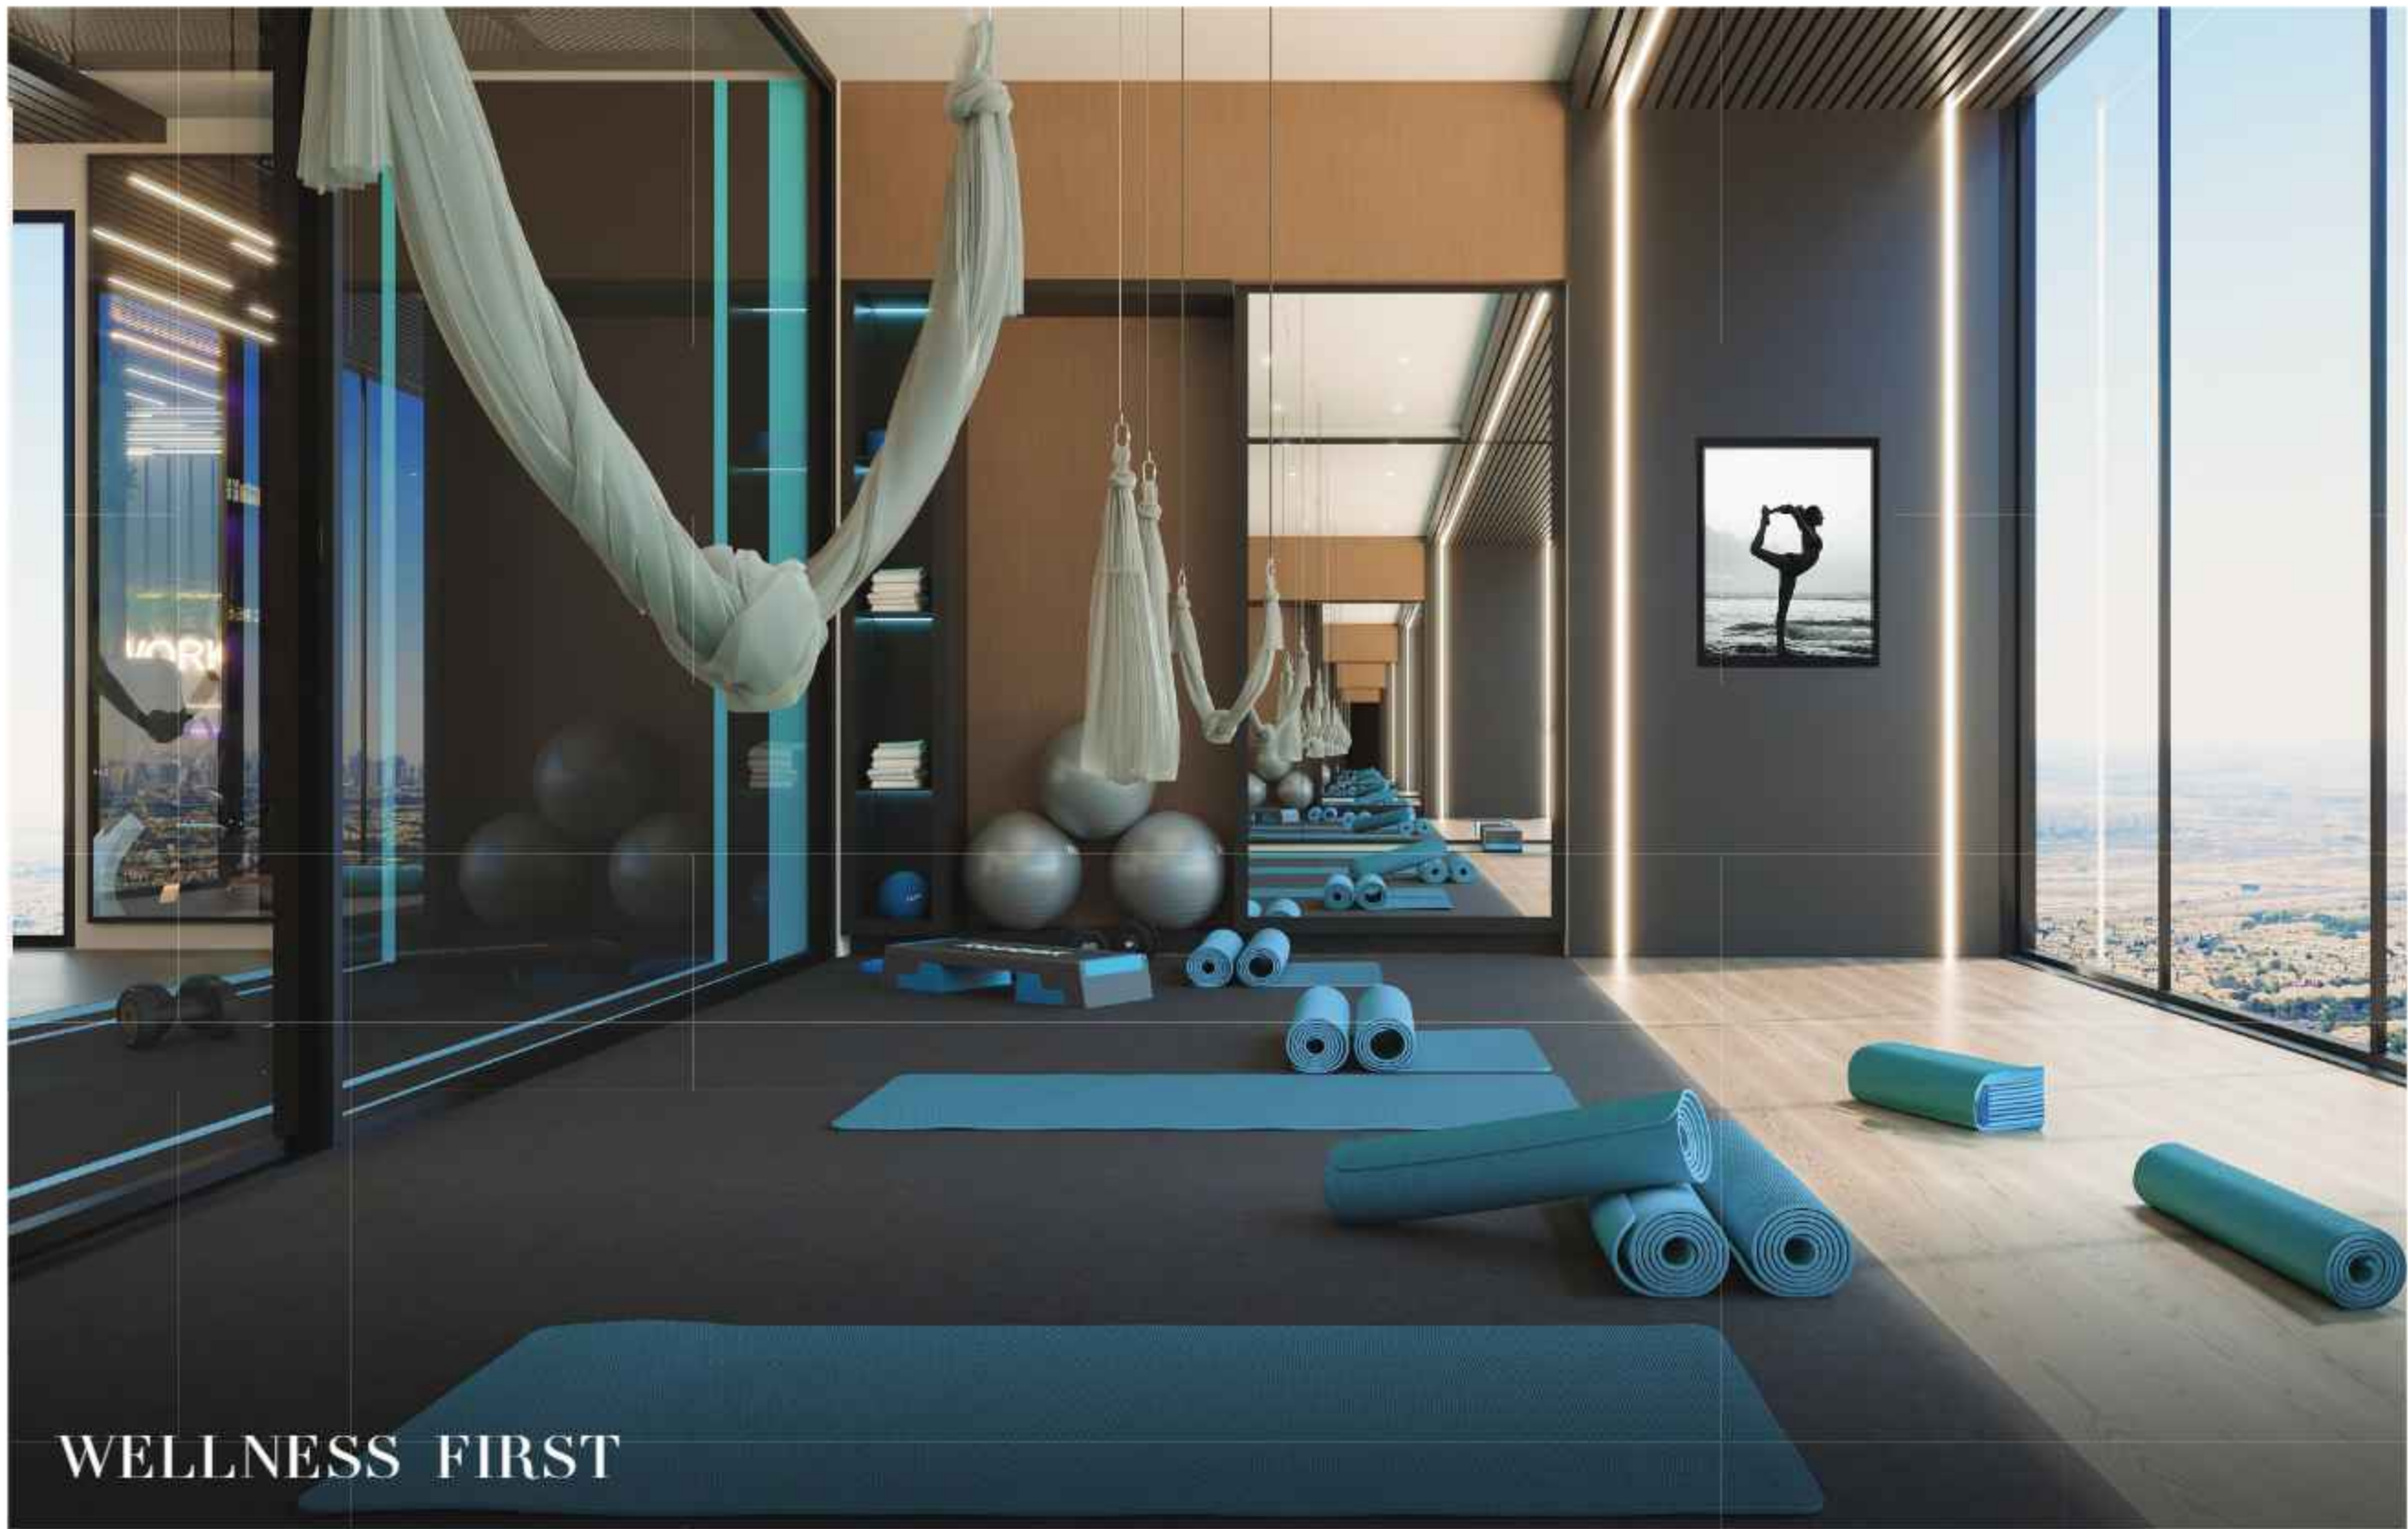

WELLNESS FIRST