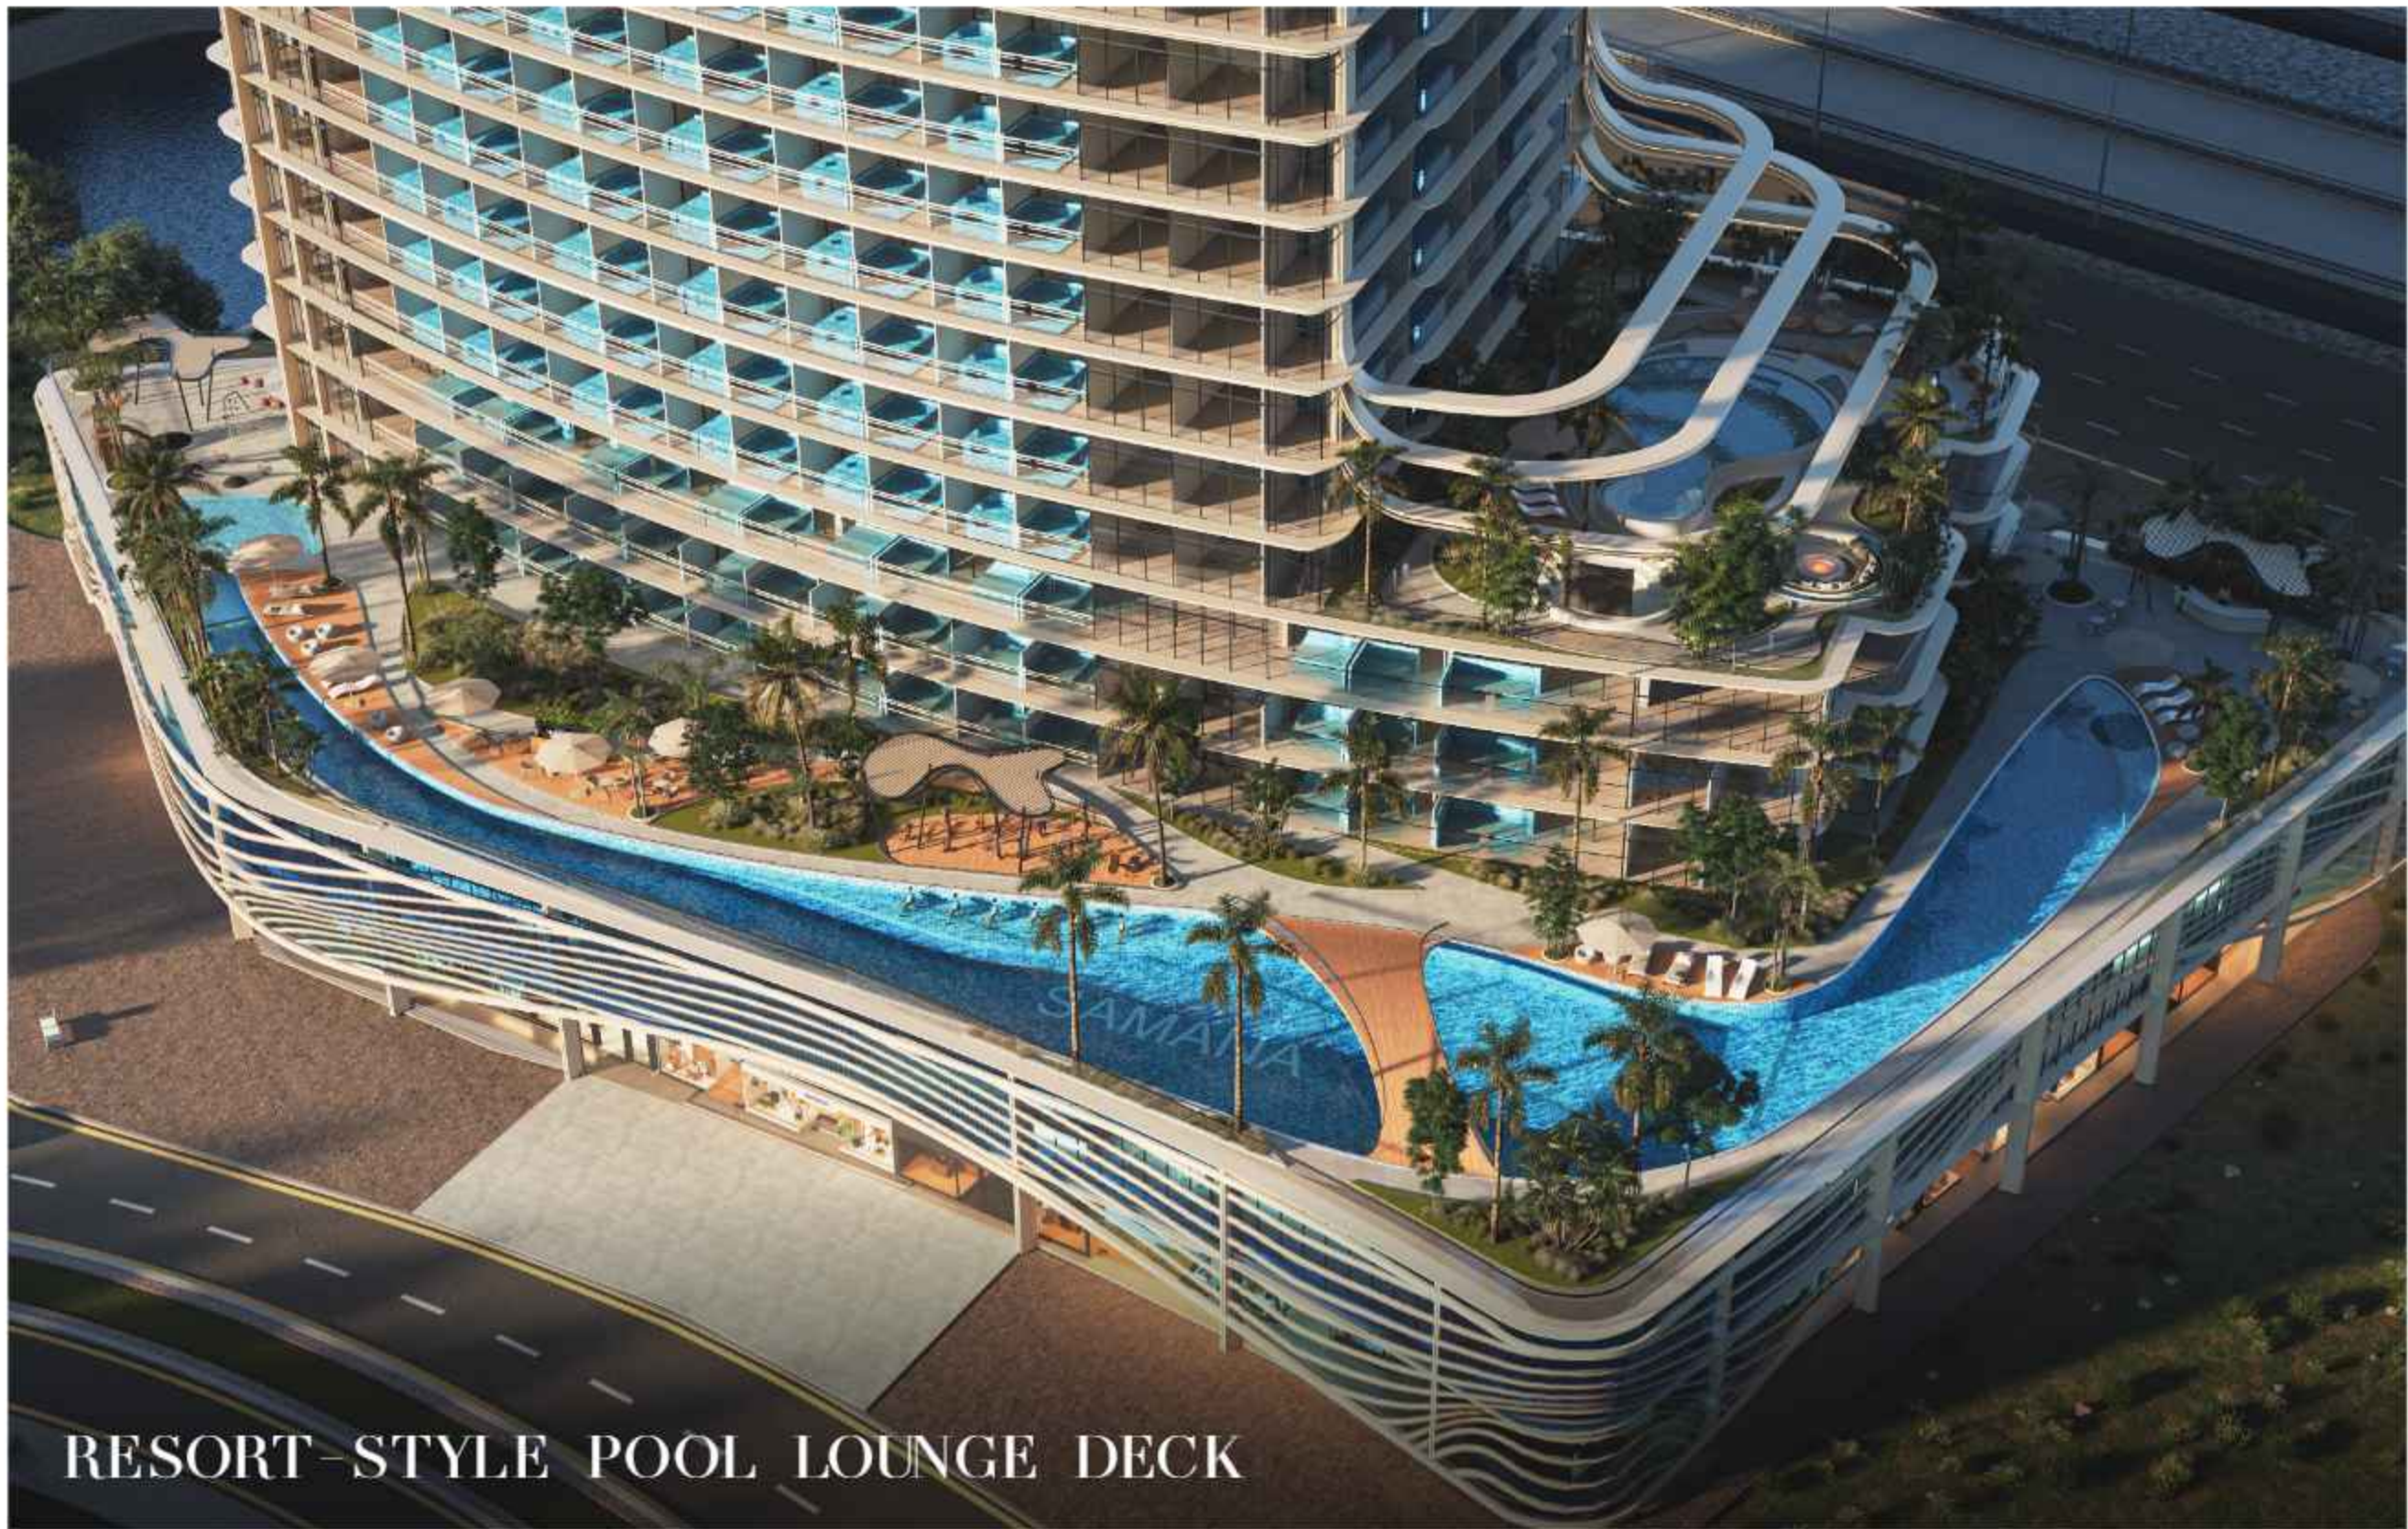

SAMANA Barari Heights stands as a sanctuary where every detail is thoughtfully crafted, and every moment feels like home. Step into spaces crafted not only to impress, but to nurture lasting memories that will be treasured for generations to come.

SAMANA Barari Heights isn't just an address, *it's a statement.*

EXPERIENCE
ELEVATED
LIVING

SAVIANA

TRANQUILITY
AMIDST THE
URBAN CHAOS

RESORT-STYLE POOL LOUNGE DECK

SAMANA Barari Heights redefines modern architecture with a striking 360-degree design that captures sweeping views of Dubai's skyline and the lush Al Barari community.