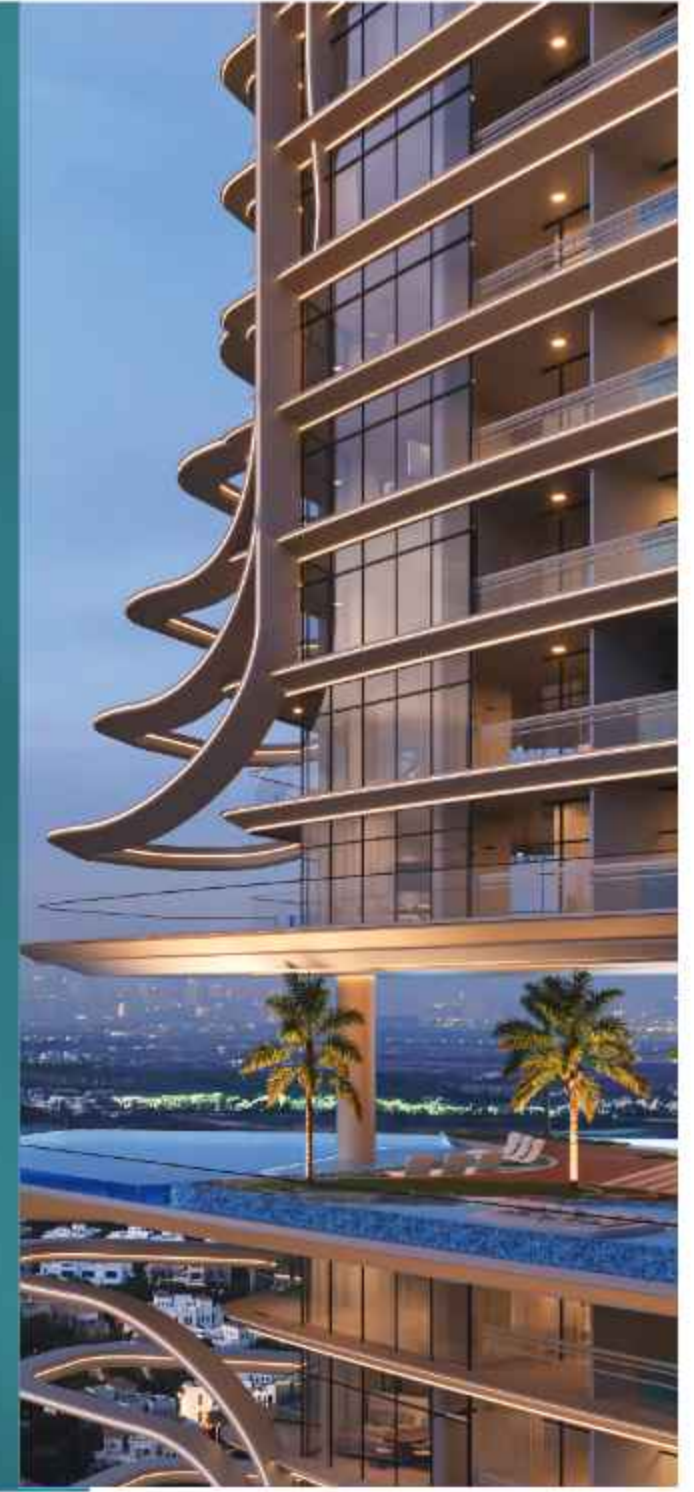

SAMANA
BARARI
HEIGHTS

AN ADDRESS ABOVE THE REST

www.samananadevelopers.com

SAMANA BARARI HEIGHTS

Here's your invitation to rise above the ordinary and experience a world defined by elegance, comfort, and timeless sophistication. Here, elevated above the pulse of the city, time seems to slow down.

SAMANA Barari Heights stands as a sanctuary where every detail is thoughtfully crafted, and every moment feels like home. Step into spaces crafted not only to impress, but to nurture lasting memories that will be treasured for generations to come.

SAMANA Barari Heights isn't just an address, *it's a statement.*

EXPERIENCE
ELEVATED
LIVING

SAVIANA

TRANQUILITY
AMIDST THE
URBAN CHAOS

RESORT-STYLE POOL LOUNGE DECK

SAMANA Barari Heights redefines modern architecture with a striking 360-degree design that captures sweeping views of Dubai's skyline and the lush Al Barari community.

From stylish studios to spacious four-bedroom duplexes, each residence is a masterclass in design — blending contemporary elegance with thoughtful functionality. High-end finishes, energy-efficient systems, and eco-conscious features come together to create spaces that are as refined as they are responsible.