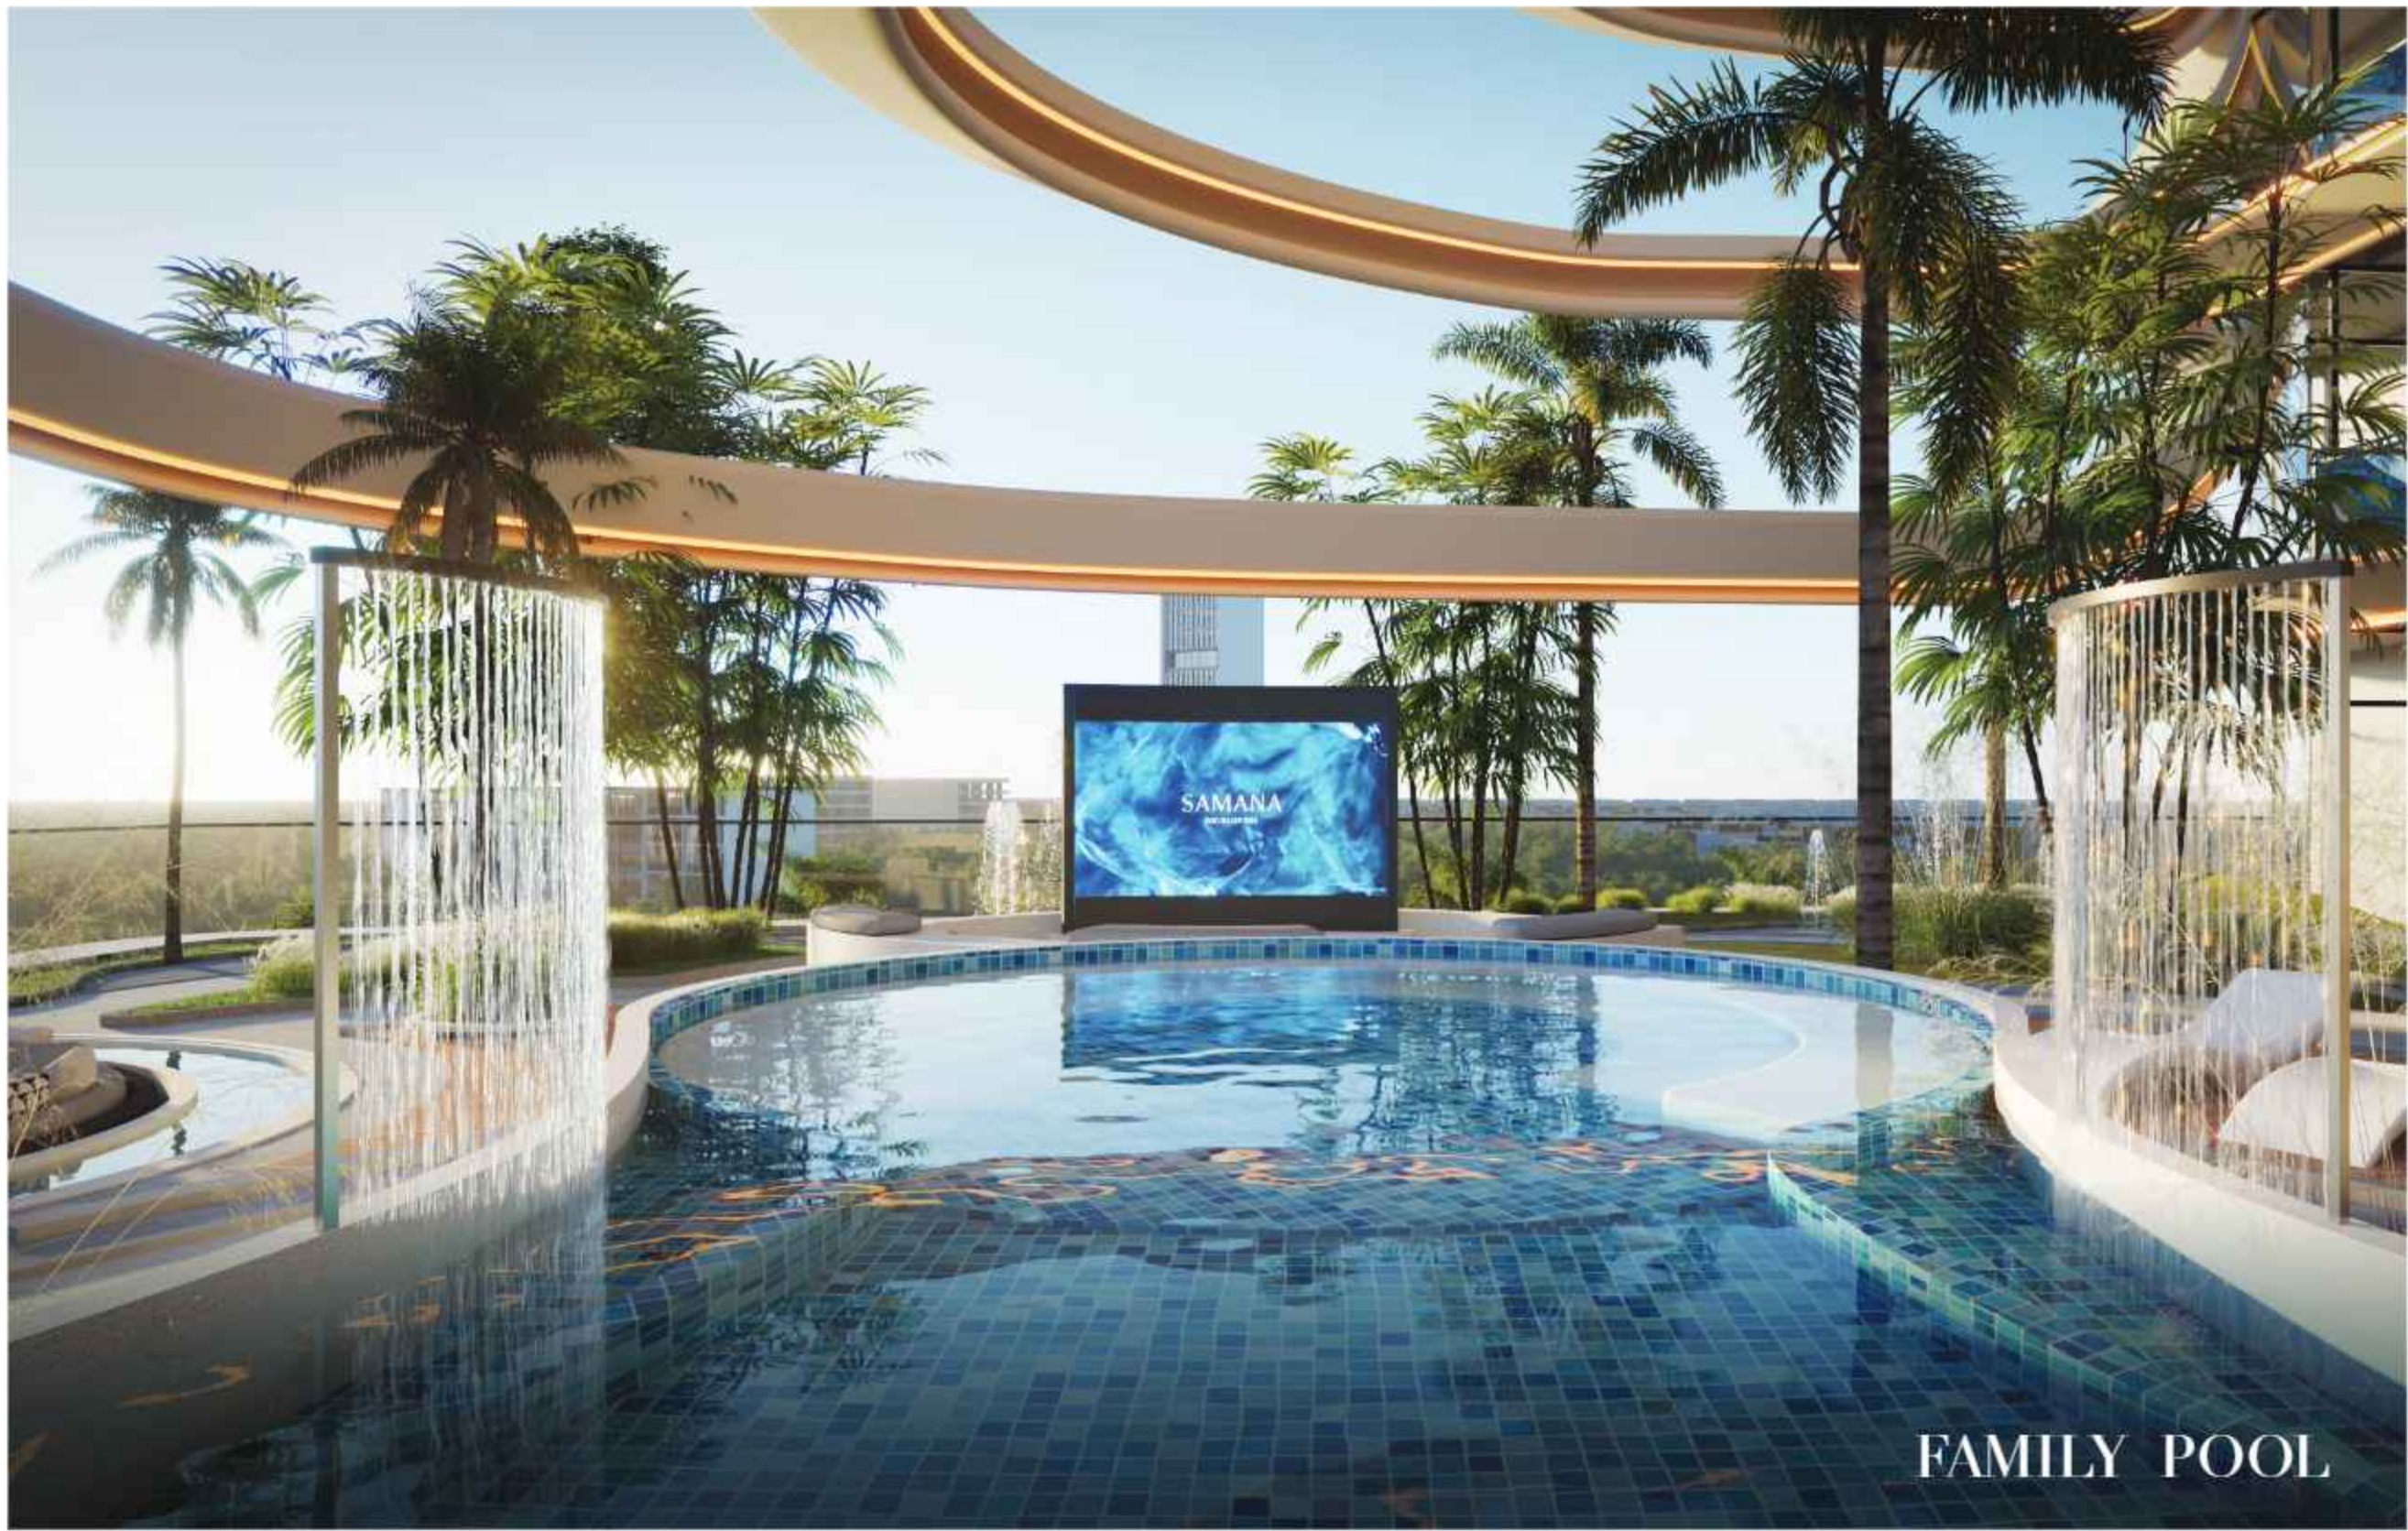

FAMILY POOL