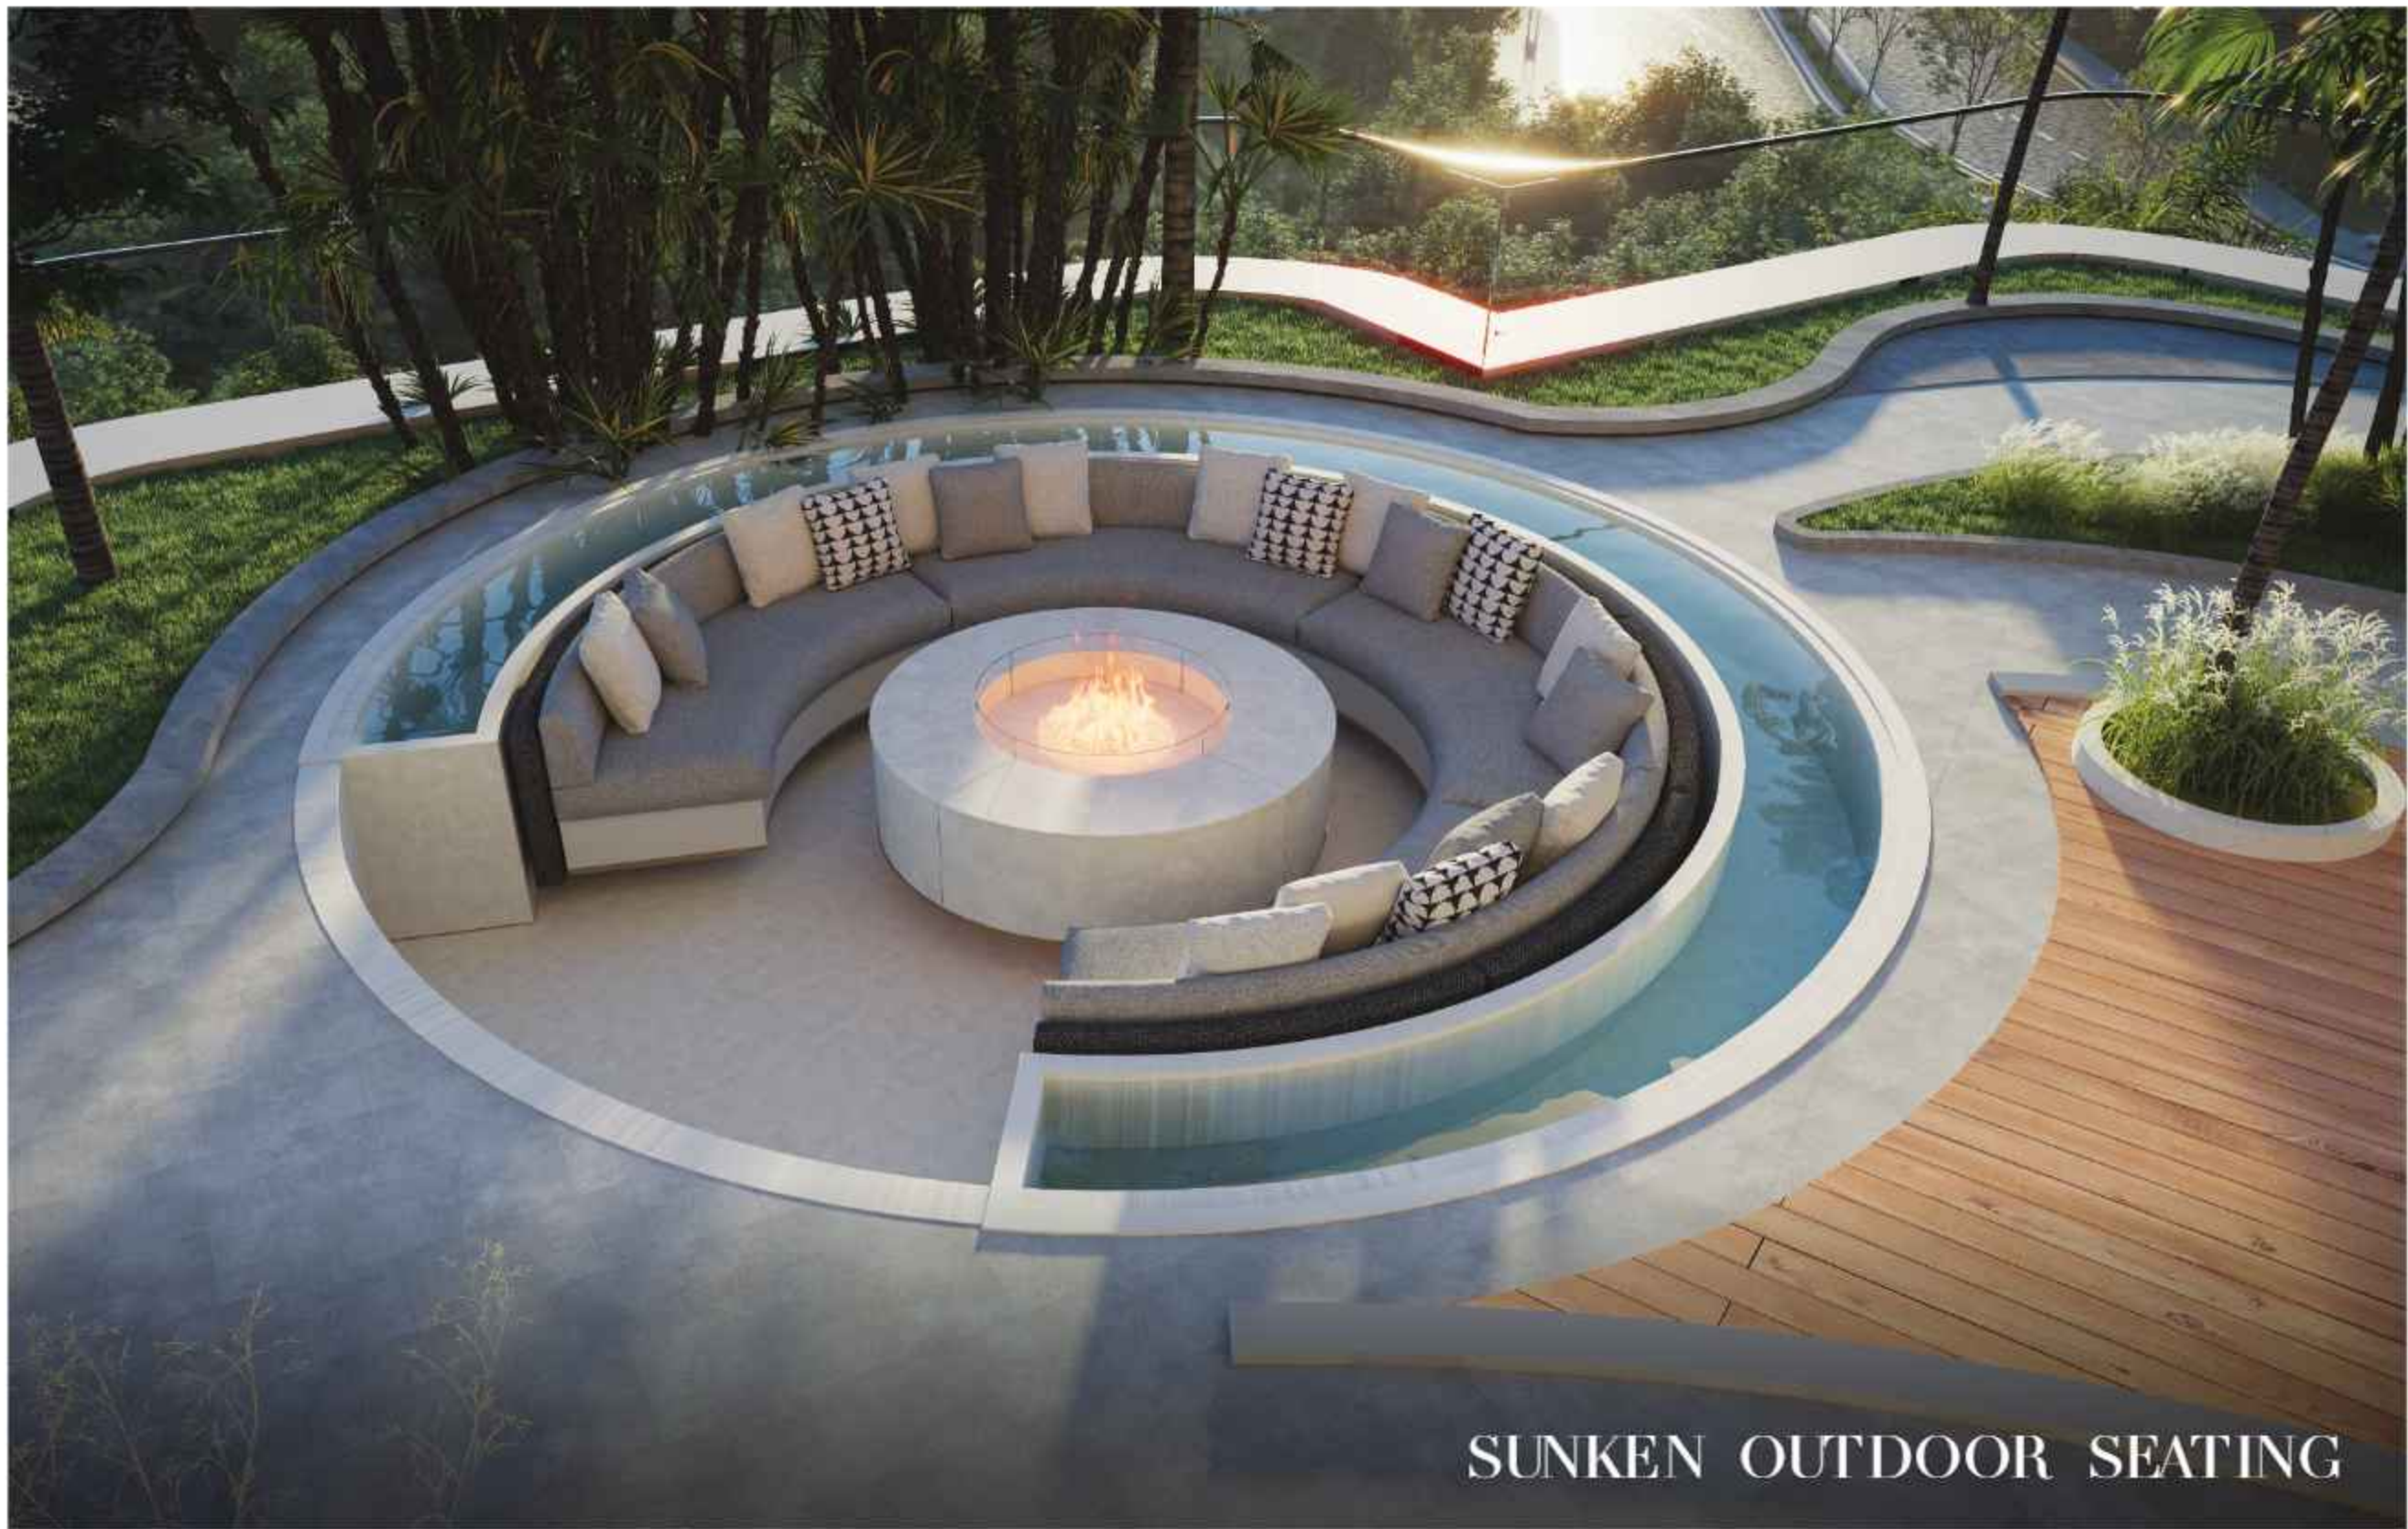

SAMANA Barari Heights isn't just an address, *it's a statement.*

EXPERIENCE
ELEVATED
LIVING

SAVIANA

TRANQUILITY
AMIDST THE
URBAN CHAOS

RESORT-STYLE POOL LOUNGE DECK

SAMANA Barari Heights redefines modern architecture with a striking 360-degree design that captures sweeping views of Dubai's skyline and the lush Al Barari community.

A SANCTUARY OF CALM

Immerse yourself in aquatic luxury with the multi-level water features at SAMANA Barari Heights. Dive into the family swimming pool, relax in the jacuzzi, or energize yourself with aquatic gym sessions. Whether you're relaxing or staying active, these water features cater to all moods and needs, creating an exclusive and rejuvenating environment.

For adults seeking serenity, the high-rise infinity pool offers stunning views of Dubai and the Al Barari community, accompanied by its own jacuzzi and scenic viewing deck. Whether you're swimming or floating in peace, these waterside spaces elevate your lifestyle.

Experience a seamless blend of relaxation, fitness, and luxury,

DIVE INTO WATERSIDE BLISS

AQUA FITNESS

BBQ AREA

LIVE, DINE,
ENTERTAIN

SUNKEN OUTDOOR SEATING

POOL LOUNGE

At SAMANA Barari Heights, your children can truly experience the joys of outdoor play, away from screens and digital distractions. Watch them splash and laugh in the dedicated kids' pool, where fun and water activities await. Beyond the pool, they can explore a variety of indoor and outdoor play spaces designed to stimulate their imagination, creativity, and physical development, all within the safety and security of your vibrant community.